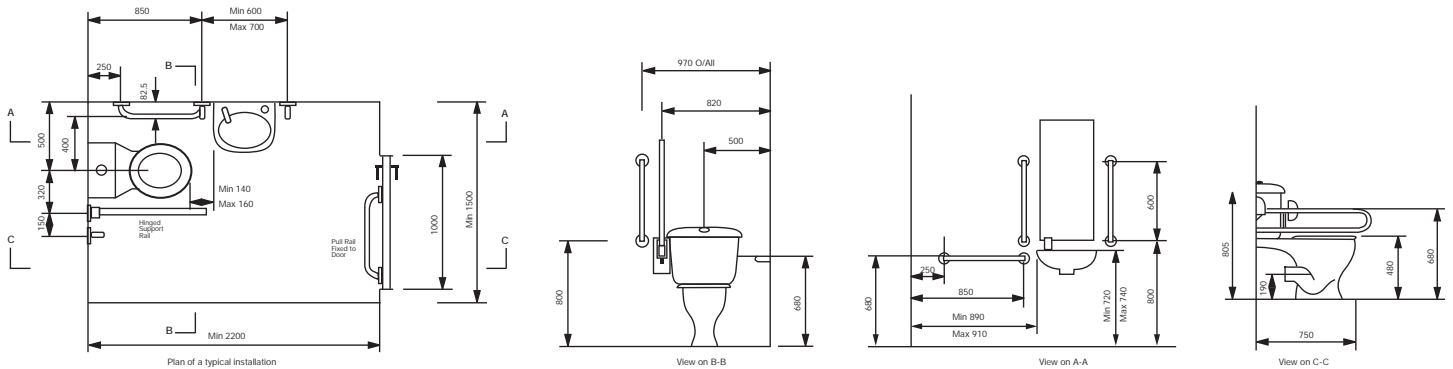

### CONTENTS OF PACK

- 1 of White close coupled pan - 455mm high.
- 1 of White universal cistern with left or right handing (bottom inlet).
- 1 of Cistern pack and white PVC flush pipe.
- 1 of Chrome spatula flushing lever handle.
- 1 of White seat (ring only).
- 1 of White wall hung basin 450 x 320mm.
- 1 pair Basin hangers.
- 1 of Chrome lever action spray mixer tap.
- 1 of Chrome 32mm flush grated waste.
- 1 of 32mm plastic bottle trap.
- 5 of 600 x 35mm grab rails.
- 1 of Hinged support rail including toilet roll holder.
- 1 of Padded back rest support.

### CONTENTS OF PACK

- 1 of White close coupled pan - 455mm high.
- 1 of White push button cistern (bottom inlet).
- 1 of Push button cistern pack.
- 1 of White seat (ring only).
- 1 of White wall hung basin 450 x 320mm.
- 1 pair Basin hangers.
- 1 of Chrome lever action spray mixer tap.
- 1 of Chrome 32mm flush grated waste.
- 1 of 32mm plastic bottle trap.
- 5 of 600 x 35mm grab rails.
- 1 of Hinged support rail including toilet rollholder.

Shower Seat Dimensions  
Overall width 460mm  
Depth from wall 460mm  
Min height 440mm  
Max height 560mm

**4. WALL MOUNTED SEAT C/W BACK&ARMS**  
Wall mounted with height adjustable support legs, arm rests and back support. For dimensions see point three above. Folds upwards when not in use. Removable blue pads for ease of cleaning. Maximum user weight 222 kgs/35 stone.

**5. SHOWER STOOL**  
Allows a comfortable seat height whilst taking a shower. The stool has adjustable height legs with rubber ferrules to protect the shower tray and prevent slippage.

Shower Stool Dimensions  
Overall width 485mm  
Depth including legs 375mm  
Min height 400mm  
Max height 530mm