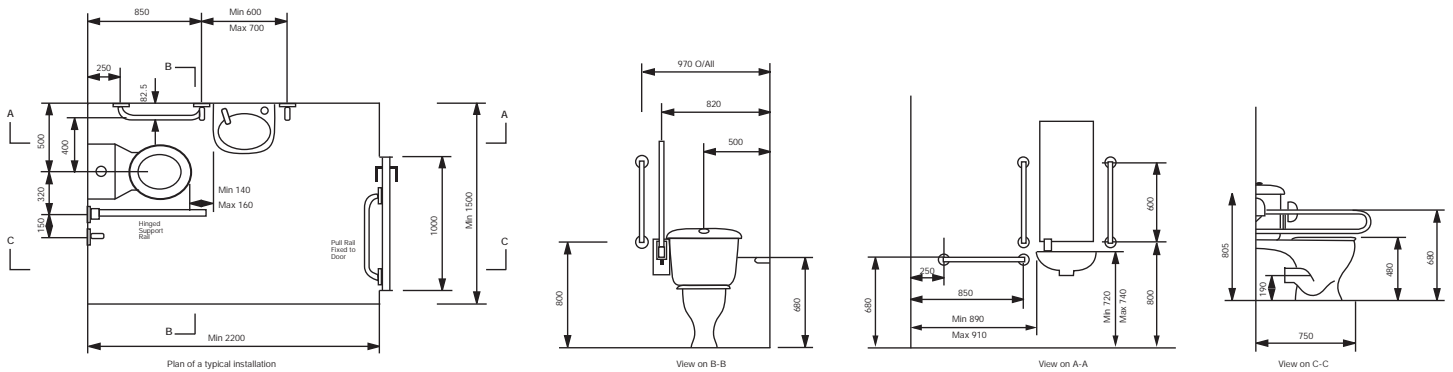

### CONTENTS OF PACK

- 1 of White close coupled pan - 455mm high.
- 1 of White universal cistern with left or right handing (bottom inlet).
- 1 of Cistern pack and white PVC flush pipe.
- 1 of Chrome spatula flushing lever handle.
- 1 of White seat (ring only).
- 1 of White wall hung basin 450 x 320mm.
- 1 pair Basin hangers.
- 1 of Chrome lever action spray mixer tap.
- 1 of Chrome 32mm flush grated waste.
- 1 of 32mm plastic bottle trap.
- 5 of 600 x 35mm grab rails.
- 1 of Hinged support rail including toilet roll holder.
- 1 of Padded back rest support.

### CONTENTS OF PACK

- 1 of White close coupled pan - 455mm high.
- 1 of White push button cistern (bottom inlet).
- 1 of Push button cistern pack.
- 1 of White seat (ring only).
- 1 of White wall hung basin 450 x 320mm.
- 1 pair Basin hangers.
- 1 of Chrome lever action spray mixer tap.
- 1 of Chrome 32mm flush grated waste.
- 1 of 32mm plastic bottle trap.
- 5 of 600 x 35mm grab rails.
- 1 of Hinged support rail including toilet rollholder.

Shower Seat Dimensions  
Overall width 460mm  
Depth from wall 460mm  
Min height 440mm  
Max height 560mm

**4. WALL MOUNTED SEAT C/W BACK&ARMS**  
Wall mounted with height adjustable support legs, arm rests and back support. For dimensions see point three above. Folds upwards when not in use. Removable blue pads for ease of cleaning. Maximum user weight 222 kgs/35 stone.

**5. SHOWER STOOL**  
Allows a comfortable seat height whilst taking a shower. The stool has adjustable height legs with rubber ferrules to protect the shower tray and prevent slippage.

Shower Stool Dimensions  
Overall width 485mm  
Depth including legs 375mm  
Min height 400mm  
Max height 530mm